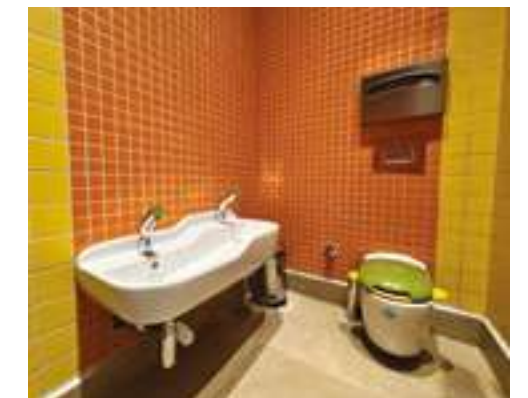

The Rami Barracks

The Rami Barracks Library in Eyüp, İstanbul is a historic barracks building which was built in 1757 and was used as military barracks between 1960 and 1980 before being transferred to the İstanbul Metropolitan Municipality to be used as a parking lot, sports field, and food warehouse. The Rami Library boasts a 250-year history and carries the splendor of its past as a witness to it as well as a source for the future. The library offers a variety of spaces for individual and group reading, as well as activity areas and workshop spaces. Additionally, the library includes a center designed to accommodate people with disabilities. The library's campus provides plenty of opportunities for conversations, seminars, and exhibitions, making it a versatile space for different uses.

Location

Turkey | İstanbul

Architect | Interior Designer

Mimarlar and Han Tümertekin

Developer

Republic of Türkiye Ministry of Culture and Tourism

Aquasee & Origin & Minimax Basin Mixer, Nest Rim-Ex WC Pan, Arkitekt Urinal, S50 WC Pan, Sento Kids Collection
VitrA Ultra 2.0 & Pro Color Tiles